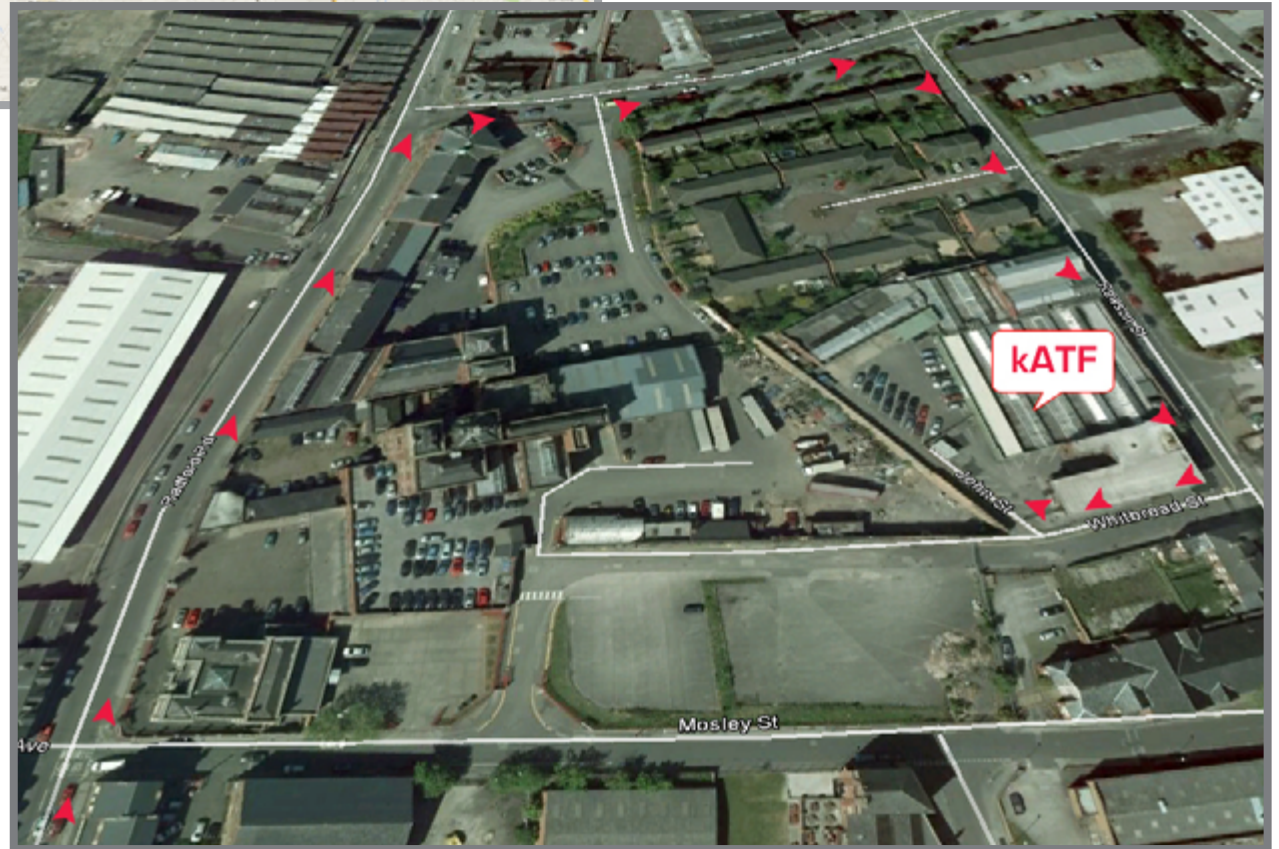

ADDRESS

John Street, New Basford,
Nottingham NG7 7HL, United Kingdom
Phone: +44 (0) 115 978 4652

DELIVERY RESTRICTIONS

Maximum length:

20ft flatbed vehicle or
20ft rollback roof & removable bar vehicle
for off-loading by crane.

DIRECTIONS

From Radford Road, turn into North Gate, then turn into Rawson Street, then opposite The Raven pub turn right into Whitbread Street then right again into Encompass Group car park. Post code to use for SatNav is NG7 7FR.